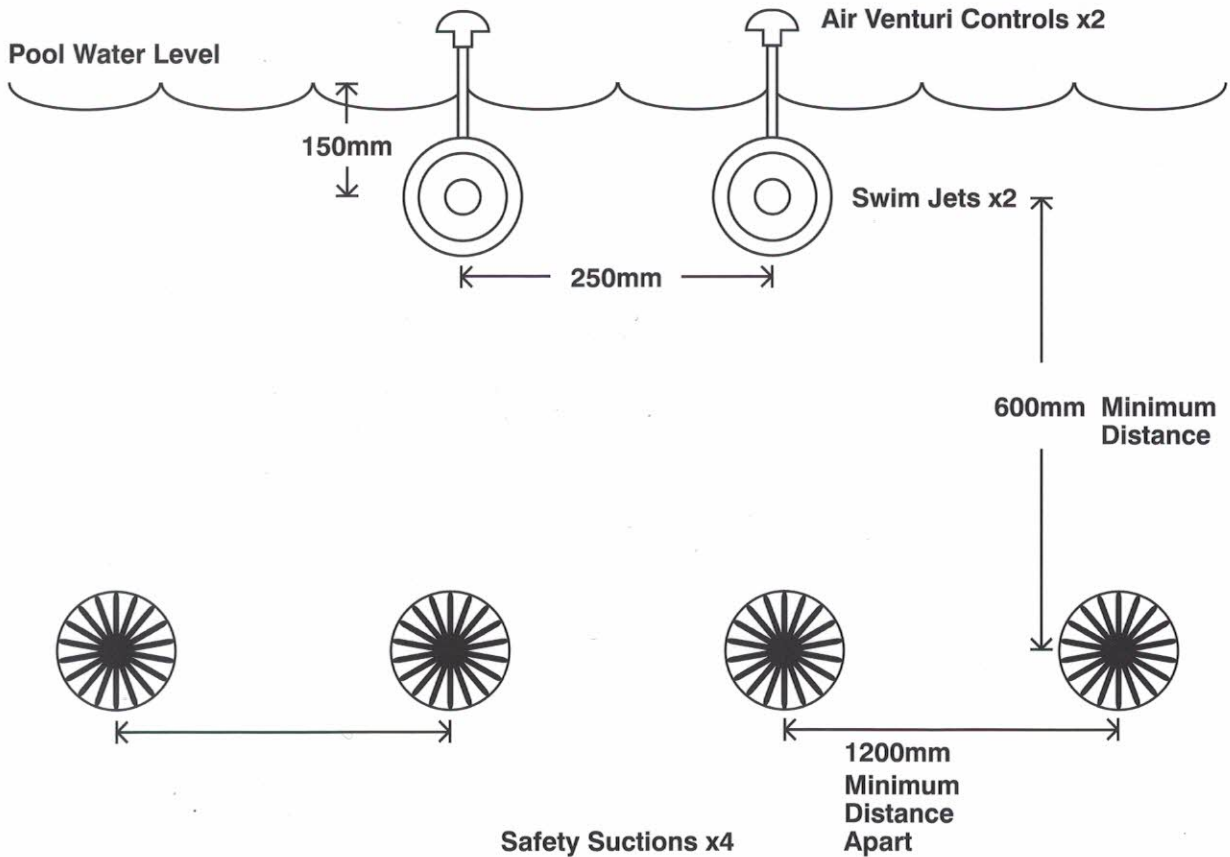

# SWIM JET SYSTEM

TRANSFORM YOUR SWIMMING POOL INTO A FUNCTIONAL SPORT AND LEISURE ZONE

- Each SwimJet is powered by Filtermaster 3hp single phase pump.
- Each pump draws from a pair of safety suction fittings and returns to a SwimJet.
- Each SwimJet has a venturi air control to aerate the water flow to increase the turbulence of the water returning to the pool if required.